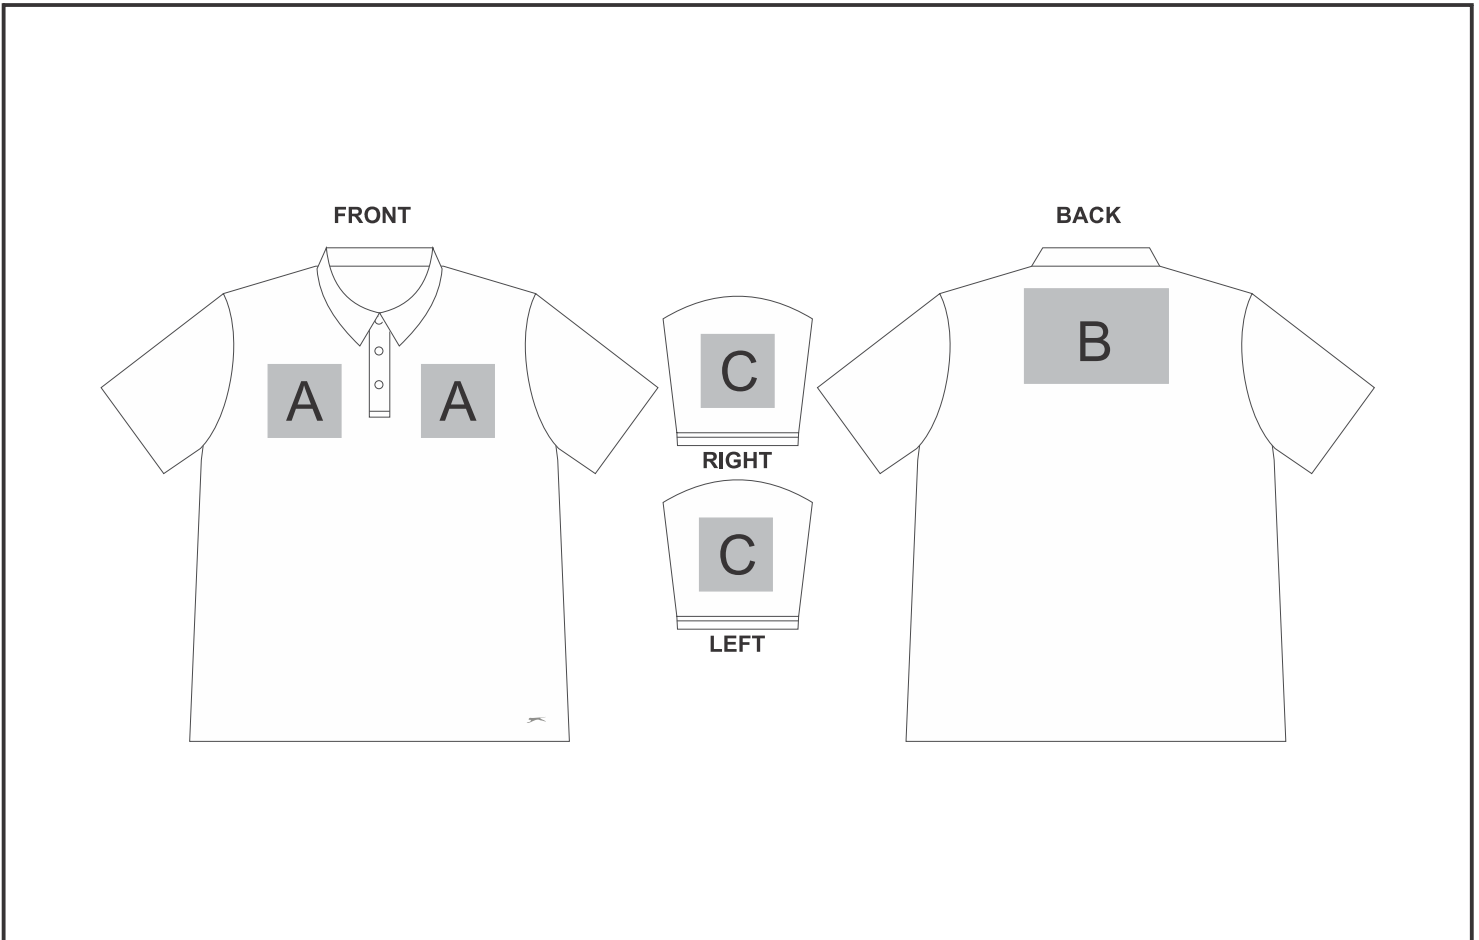

SLAZ-11421

Ladies Riviera Golf Shirt

Also available in
**LOGO
24**
Check Logo24
guide and t's & c's

Need to know:

Includes 1-Position Embroidery OR 1-Position Digital Transfer OR 1-Position Laser Engraving (setup fees apply)

- No Laser on Black garments.
- DTC/EMB inclusive Parameters: Left/Right Chest or Back = 100mm x 100mm
- Sublimation on White Only
- Laser colour: Tone to tone

Branding Options:

Position	Branding Method (Branding Code)	No. of Colours	Dimension
A	Embroidery (EM-CLOTHING)	N/A	100mm wide x 100mm high
A	Screen Print (SA)	6 Colours	100mm wide x 80mm high
A	Digital Transfer Clothing A6 (DTC-A6)	Full Colour	100mm wide x 100mm high
A	Laser Engraving (LG)	N/A	100mm wide x 80mm high
A	Sublimation (SUB-A)	Full Colour	100mm wide x 80mm high
A	Silicone (STP-A)	N/A	30mm wide x 30mm high
A	Silicone (STP-B)	N/A	50mm wide x 50mm high

A	Silicone (STP-C)	N/A	80mm wide x 80mm high
A	Silicone (STP-D)	N/A	100mm wide x 40mm high

B	Embroidery (EM-CLOTHING)	N/A	200mm wide x 200mm high
B	Screen Print (SA)	6 Colours	260mm wide x 200mm high
B	Digital Transfer Clothing A6 (DTC-A6)	Full Colour	105mm wide x 148mm high
B	Digital Transfer Clothing A5 (DTC-A5)	Full Colour	210mm wide x 148mm high
B	Sublimation (SUB-A)	Full Colour	260mm wide x 200mm high
B	Silicone (STP-A)	N/A	30mm wide x 30mm high
B	Silicone (STP-B)	N/A	50mm wide x 50mm high
B	Silicone (STP-C)	N/A	80mm wide x 80mm high
B	Silicone (STP-D)	N/A	120mm wide x 40mm high

C	Embroidery (EM-CLOTHING)	N/A	50mm wide x 50mm high
C	Screen Print (SA)	6 Colours	60mm wide x 60mm high
C	Digital Transfer Clothing A6 (DTC-A6)	Full Colour	50mm wide x 50mm high
C	Laser Engraving (LG)	N/A	100mm wide x 60mm high
C	Sublimation (SUB-A)	Full Colour	60mm wide x 60mm high
C	Silicone (STP-A)	N/A	30mm wide x 30mm high
C	Silicone (STP-B)	N/A	50mm wide x 50mm high